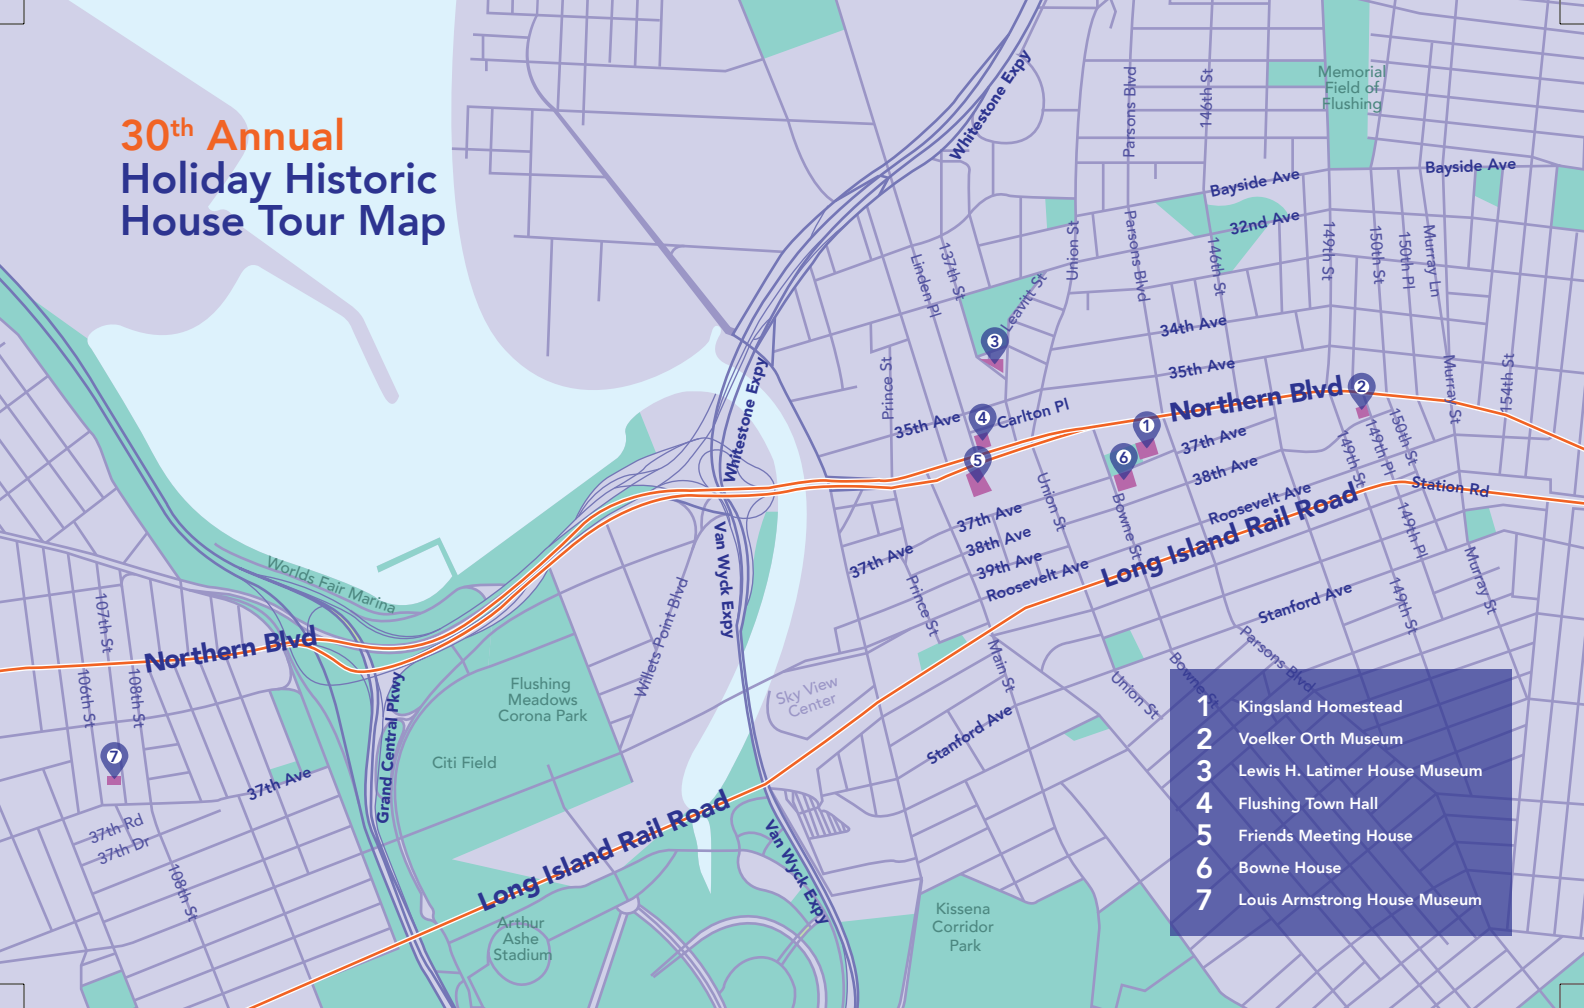

# 30<sup>th</sup> Annual Holiday Historic House Tour Map

- 1 Kingsland Homestead
- 2 Voelker Orth Museum
- 3 Lewis H. Latimer House Museum
- 4 Flushing Town Hall
- 5 Friends Meeting House
- 6 Bowne House
- 7 Louis Armstrong House Museum